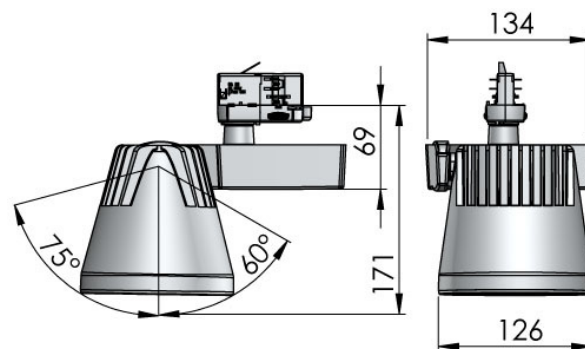

BANDIT

Input Power	LED-Module *Citizen 6-Gen	Color Consistency	Installation Type	Material	Beam Angle options	Luminaire Color
110 – 130V	CRI 80+ 3000K, 4000K, 5000K	2-Step MacAdam	Nordic Aluminium 3-Circuit Tracks	Powder Painted Die-Cast Aluminum	1206 COB	1212 COB
220 – 240V	CRI 90+ 2700K B.BBL, 3000K B.BBL, 3500K B.BBL, 4000K				S 10°	S 20°
					NFL 24° FL 30° WFL 50°	NFL - FL 40° WFL 60°
					White (RAL 9016) Silver (Ca. RAL 9006) Black (RAL 9005)	

Output Current / Module Wattage / Luminaire Wattage:	LED Module: Citizen CLU038-1206 6Gen – COB luminous flux:					Power: 250mA – 1200mA	
	CRI 80+ 3 000K	CRI 80+ 4 000K	CRI 80+ 5 000K	CRI 90+ 2 700K Below BBL	CRI 90+ 3 000K Below BBL	CRI 90+ 3 500K Below BBL	CRI 90+ 4 000K
650mA / 23W / 25W	3 450Lm	3 525Lm	3 575Lm	2 700Lm	2 800Lm	2 850Lm	3000Lm
900mA / 33W / 35W	4 450Lm	4 575Lm	4 625Lm	3 500Lm	3 625Lm	3 675Lm	3 875Lm
1050mA / 39W / 43W	5 025Lm	5 150Lm	5 200Lm	3 925Lm	4 075Lm	4 150Lm	4 350Lm

	LED Module: Citizen CLU048-1212 6Gen – COB luminous flux:				Power: 250mA – 1400mA		
650mA / 22W / 25W	3 700Lm	3 800Lm	3 825Lm	2 900Lm	3 000Lm	3 050Lm	3 225Lm
1050mA / 36W / 40W	5 625Lm	5 775Lm	5 850Lm	4 400Lm	4 575Lm	4 650Lm	4 900Lm
1400mA / 49W / 55W	7 050Lm	7 225Lm	7 325Lm	5 525Lm	5 750Lm	5 825Lm	6 125Lm

*LED-Module efficacy

IP20

LED Design | Made In Finland