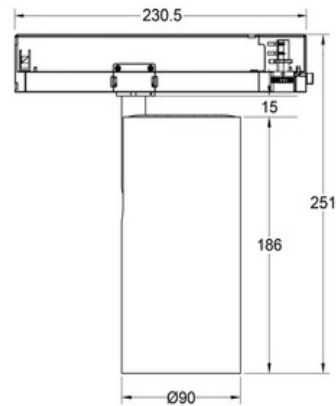

KLEM A11 Series LED Track Light

KLEM A1190L (CAB)

Product description

LED track light 30W
 High CRI, 2700K/3000K/4000K/5000K
 Zoomable lens beam angle 15°/24°/36°/60°
 Indoor lighting

Mounting Type

4 Wire 3 phase

Physical

Diameter: 90mm
 Height: 186mm
 Tilt max: 120°
 Rotation: 355°

Housing material: aluminium
 Finishing: powder coated

Package

Features

Light distributions

A11 30W 4000K Ra90 15D

A11 30W 4000K Ra90 60D