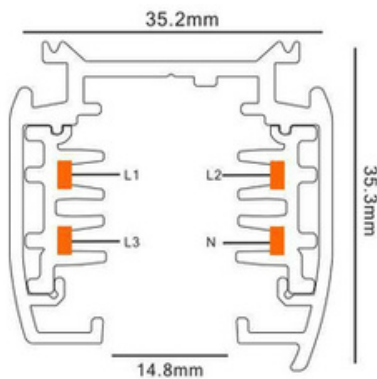

KLEM A11 Series LED Track Light

KLEM A1190L (CAB)

Product description

LED track light 30W
 High CRI, 2700K/3000K/4000K/5000K
 Zoomable lens beam angle 15°/24°/36°/60°
 Indoor lighting

Mounting Type

4 Wire 3 phase

General

Model NO.:HYRO A1190L (CAB)
 Color of finishing: White/Black
 IP Rating: IP20
 Luminous flux(±10%): 2700K CRI>Ra90, 2700lm
 3000K CRI>Ra90, 2900lm
 4000K CRI>Ra90, 3000lm
 5000K CRI>Ra80, 3100lm

Physical

Diameter: 90mm
 Height: 186mm
 Tilt max: 120°
 Rotation: 355°

Housing material: aluminium
 Finishing: powder coated

Package

Features

Light distributions

A11 30W 4000K Ra90 15D

A11 30W 4000K Ra90 60D